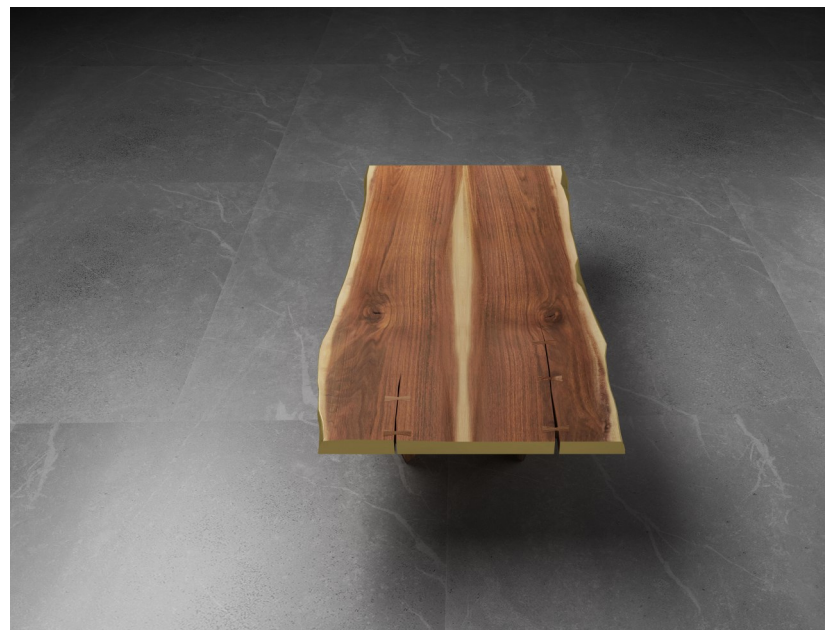

Mirar Coffee/Cocktail Table

Rice & Rice Fine Furniture

As if grown from a tree with bark of pure gold, the Mirar coffee table celebrates the brilliance and the allure of nature. The 2 pieces of richly featured American walnut hardwood, cut from the same tree are joint again to create the book-matched tabletop. Like the wings of a butterfly, the book-matched tabletop creates the illusion of a mirrored image. Craftsmanship and dedication, as displayed in the intricate bow tie inlays and the 23.5-carat gold-leaf-gilding, are applied to enhance the intricate details of the wood and to celebrate the tree's unique story.

Mirar Coffee/Cocktail Table

Dimensions

59"W x 33"D x 18"H / 1.5mW x 0.85mD x 0.45mH

Tabletop Options

Book-matched (2 planks)

Finishes

- Oiled
- High-shine varnish
- Whitened (Ash)

Materials