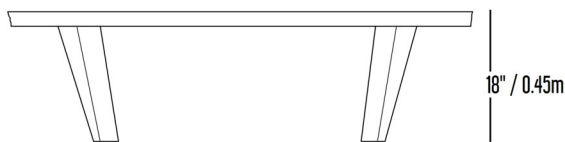

Mirar Coffee/Cocktail Table

Rice & Rice Fine Furniture

As if grown from a tree with bark of pure gold, the Mirar coffee table celebrates the brilliance and the allure of nature. The 2 pieces of richly featured American walnut hardwood, cut from the same tree are joint again to create the book-matched tabletop. Like the wings of a butterfly, the book-matched tabletop creates the illusion of a mirrored image. Craftsmanship and dedication, as displayed in the intricate bow tie inlays and the 23.5-carat gold-leaf-gilding, are applied to enhance the intricate details of the wood and to celebrate the tree's unique story.

Mirar Coffee/Cocktail Table

Dimensions

59"W x 33"D x 18"H / 1.5mW x 0.85mD x 0.45mH

Tabletop Options

Book-matched (2 planks)

Finishes

- Oiled
- High-shine varnish
- Whitened (Ash)

Materials