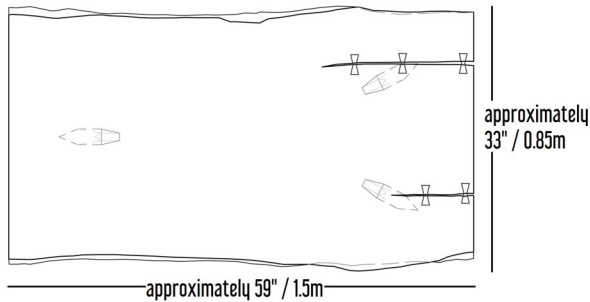

Mirar Coffee/Cocktail Table

Rice & Rice Fine Furniture

As if grown from a tree with bark of pure gold, the Mirar coffee table celebrates the brilliance and the allure of nature. The 2 pieces of richly featured American walnut hardwood, cut from the same tree are joint again to create the book-matched tabletop. Like the wings of a butterfly, the book-matched tabletop creates the illusion of a mirrored image. Craftsmanship and dedication, as displayed in the intricate bow tie inlays and the 23.5-carat gold-leaf-gilding, are applied to enhance the intricate details of the wood and to celebrate the tree's unique story.

Mirar Coffee/Cocktail Table

Dimensions

59"W x 33"D x 18"H / 1.5mW x 0.85mD x 0.45mH

Tabletop Options

Book-matched (2 planks)

Finishes

- Oiled
- High-shine varnish
- Whitened (Ash)

Materials